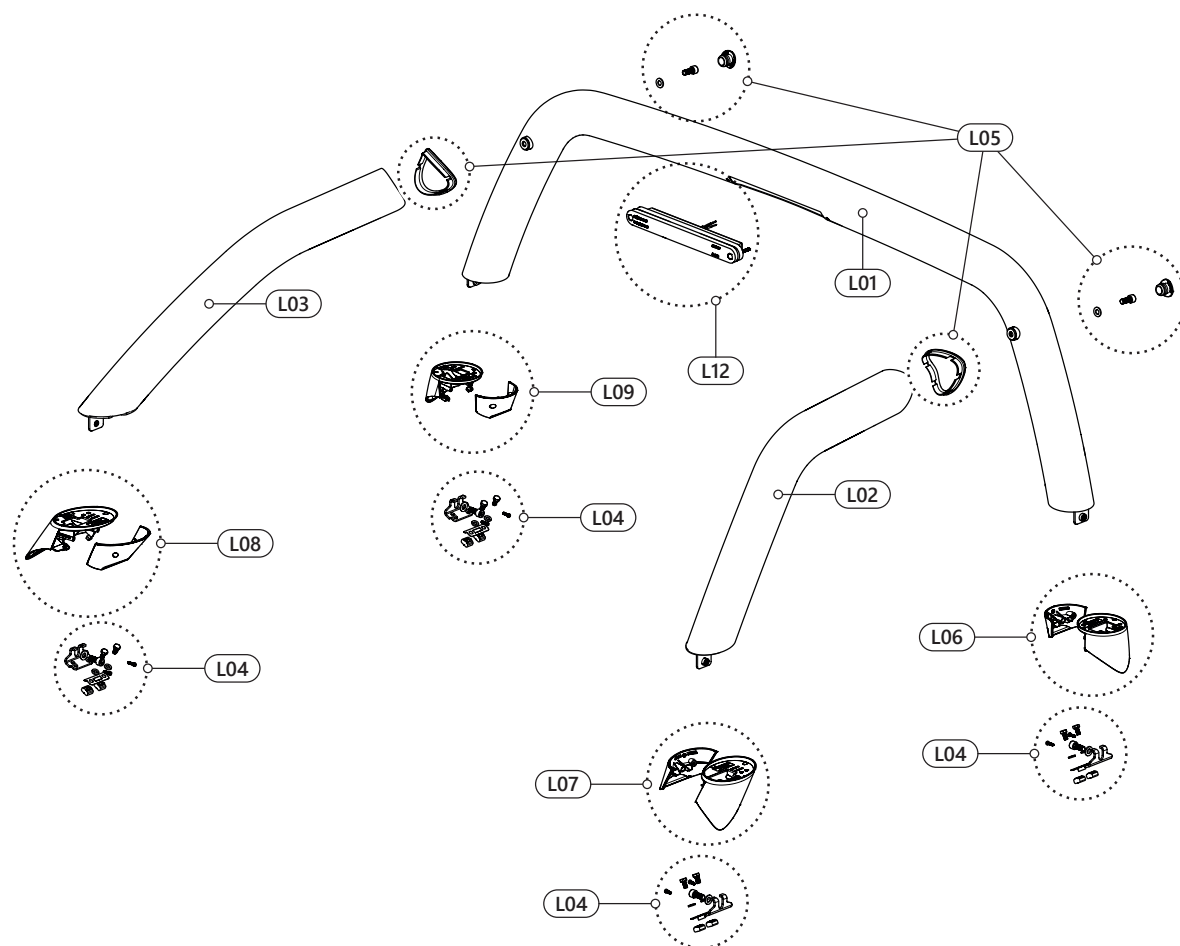

# Mountain Top® Sport Bar

Spare parts

Mountain Top®  
INDUSTRIES APS

4 x L04 + L05 — L11